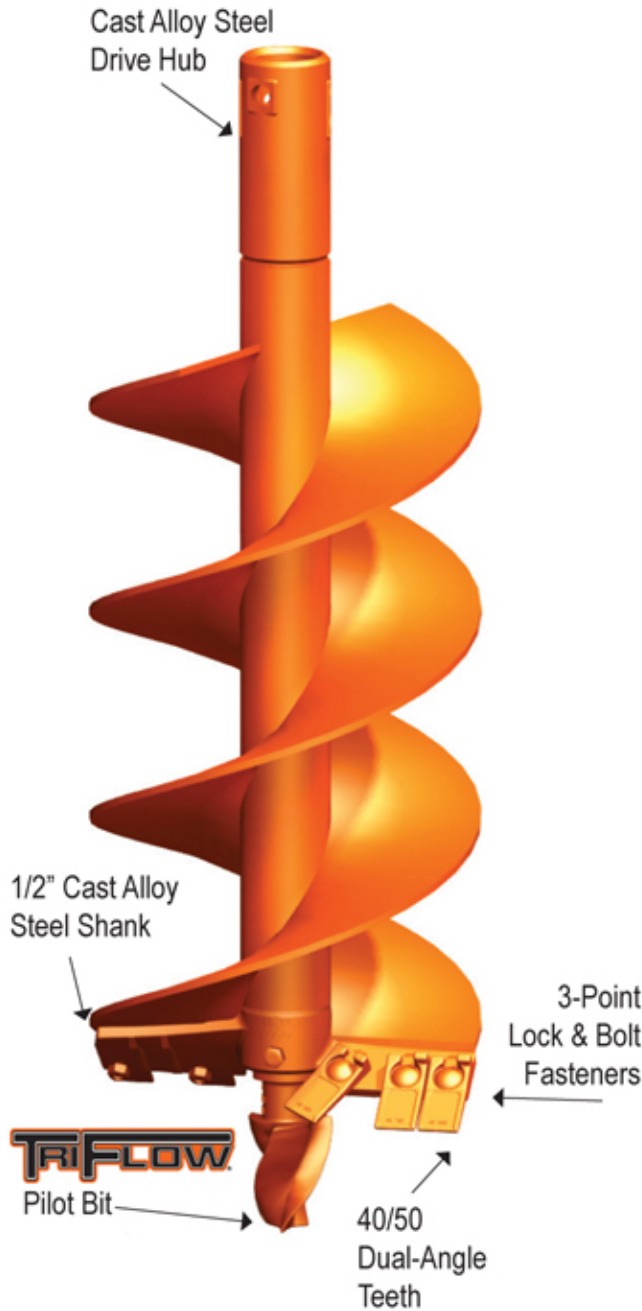

*For Use With:
Skid Steers,
Backhoes,
and
Mini Excavators*

FEATURES

- Teeth: Optimize your drilling efficiency with 40/50 dual angle teeth. Featuring Pengo's Triple Locking System that allows your teeth to stay secured at either the 40° or 50° angle.
- Forge Alloy Steel teeth available in:
 - Standard—Standard drilling
 - Hardface—Abrasive soil/impact
 - Carbide—Rock/Abrasive soil
- Pilot Bit: TriFlow®
 - Three, not two, drill points - 50% longer wear!
 - Drive won't break off - Guaranteed 1 year.
 - Better drilling stability.
- Compatibility: Teeth and TriFlow® wear parts
- Lengths: 49" and 51"
- Flights: Double — 5/16" Thick
- 3-Point Lock Lug and Bolt
- Fasteners
- Hubs: Round (2" and 2-9/16") Hex (2")

AGGRESSOR®

| | | 2-9/16" Rnd | 2" Rnd | 2" Hex |
|-------|-------|-------------|--------|--------|
| 6" | AR-49 | 135534 | 135570 | 135546 |
| 9" | AR-49 | 135535 | 135571 | 135547 |
| 12" | AR-51 | 135536 | 135572 | 135548 |
| 15" | AR-51 | 135537 | 135573 | 135549 |
| 18" | AR-51 | 135538 | 135574 | 135550 |
| 24" | AR-51 | 135539 | 135575 | 135551 |
| 30" | AR-51 | 135540 | 135576 | 135552 |
| 36" | AR-51 | 135541 | 135577 | 135553 |
| 9/18 | AR-51 | 135542 | 135578 | 135554 |
| 12/24 | AR-51 | 135543 | 135579 | 135555 |
| 15/30 | AR-51 | 135544 | 135580 | 135556 |
| 18/36 | AR-51 | 135545 | 135581 | 135557 |